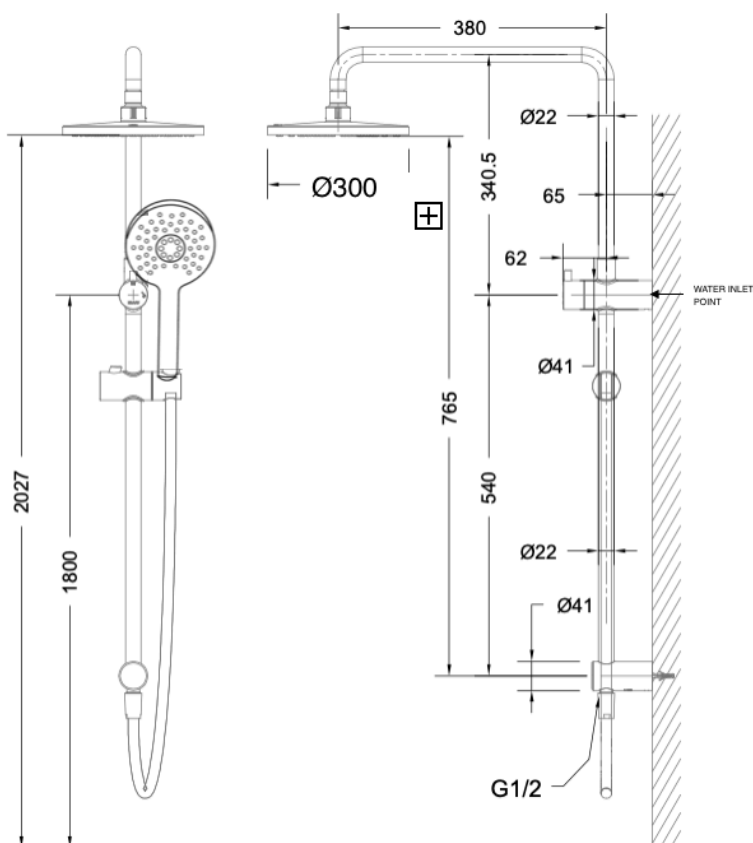

## SO-8500BN Shower Shower Combo

**FINISH:** Brushed Nickel

**CONSTRUCTION:** Super Brass

**CARTRIDGE:** 35mm Ceramic

**CONNECTION:** 1/2" BSP Female

**WORKING PRESSURES:** 150 - 500 Kpa

**OPERATING TEMPERATURE:** 5°C - 70°C