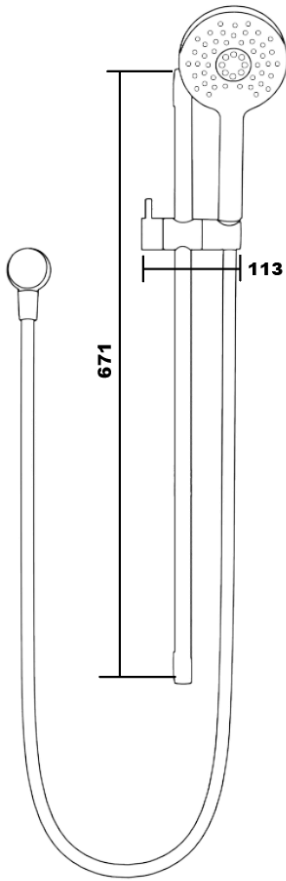

BRAVAT

BY DIETSCHÉ  1873

SO-8001MB Source Shower on Rail

FINISH: Matte Black

CONSTRUCTION: Super Brass

CONNECTION: 1/2Ø BSP Female

WORKING PRESSURES: 150 - 500 Kpa

OPERATING TEMPERATURE: 5°C - 70°C

WELS RATING: 3 Star - 9L/Min

Warranty: 15 Years Warranty & Lifetime on cartridge* (Terms & Conditions Apply)

Bravat Care: For all domestic tap ware products include a 5 Year Parts and Labour warranty & Lifetime on Cartridge replacement* (Terms & Conditions Apply)