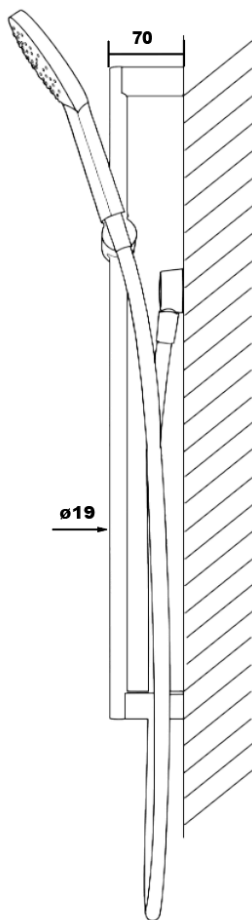

BRAVAT

BY DIETSCHÉ  1873

SO-8001GM Source Shower on Rail

FINISH: Gun Metal

CONSTRUCTION: Super Brass

CONNECTION: 1/2Ø BSP Female

WORKING PRESSURES: 150 - 500 Kpa

OPERATING TEMPERATURE: 5°C - 70°C

WELS RATING: 3 Star - 9L/Min

Warranty: 15 Years Warranty & Lifetime on cartridge* (Terms & Conditions Apply)

Bravat Care: For all domestic tap ware products include a 5 Year Parts and Labour warranty & Lifetime on Cartridge replacement* (Terms & Conditions Apply)