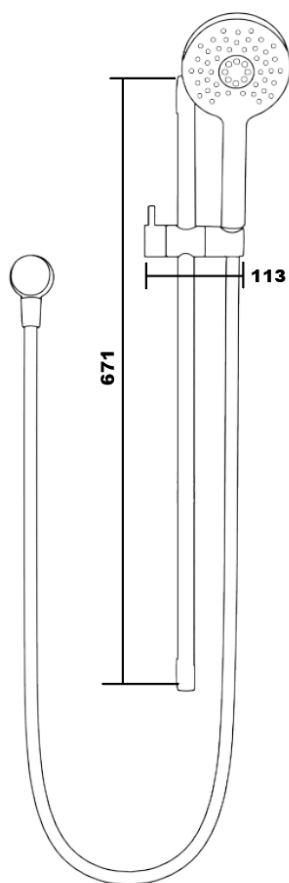

BRAVAT

BY DIETSCHÉ  1873

SO-8001GM Source Shower on Rail

FINISH: Gun Metal

CONSTRUCTION: Super Brass

CONNECTION: 1/2Ø BSP Female

WORKING PRESSURES: 150 - 500 Kpa

OPERATING TEMPERATURE: 5°C - 70°C

WELS RATING: 3 Star - 9L/Min

Warranty: 15 Years Warranty & Lifetime on cartridge* (Terms & Conditions Apply)

Bravat Care: For all domestic tap ware products include a 5 Year Parts and Labour warranty & Lifetime on Cartridge replacement* (Terms & Conditions Apply)