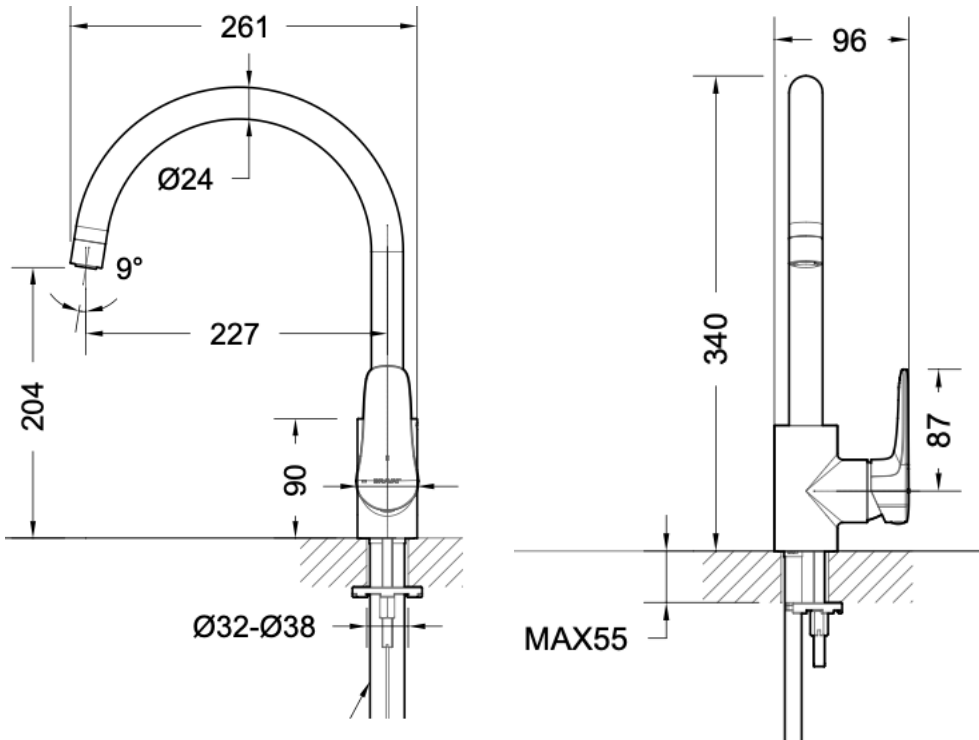

BRAVAT

BY DIETSCHÉ  1873

SO-6000 Kitchen Mixer

FINISH: Chrome

CONSTRUCTION: Super Brass

CARTRIDGE: 35mm Ceramic

CONNECTION: 1/2" BSP Female

WORKING PRESSURES: 150 - 500 Kpa

OPERATING TEMPERATURE: 5°C - 70°C

WELS RATING: 4 Star - 7.0L/m

Warranty: 15 Years Warranty & Lifetime on cartridge* (Terms & Conditions Apply)

Life Time
Warranty*

200H
NSS PASS

Super Brass

3MM Thickness
Brass