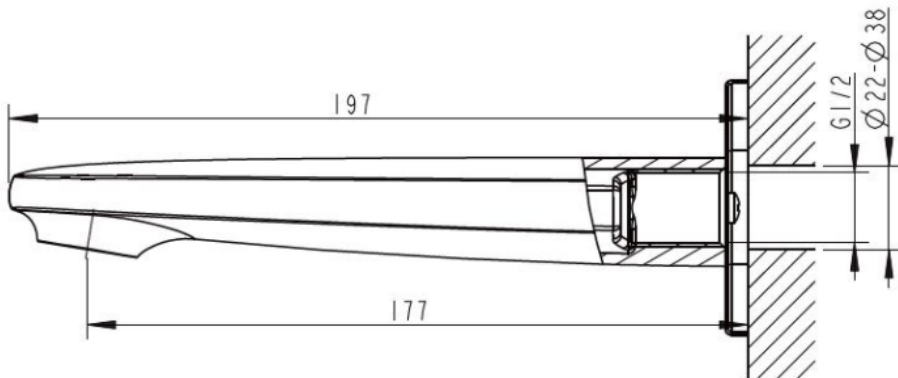

# BRAVAT

BY DIETSCHKE  1873

SO-5000MB

Bath Spout \*G1/2 Female Thread

**FINISH:** Matte Black

**CONSTRUCTION:** Super Brass

**CONNECTION:** 1/2Ø Female Thread

**WORKING PRESSURES:** 150 - 500 Kpa