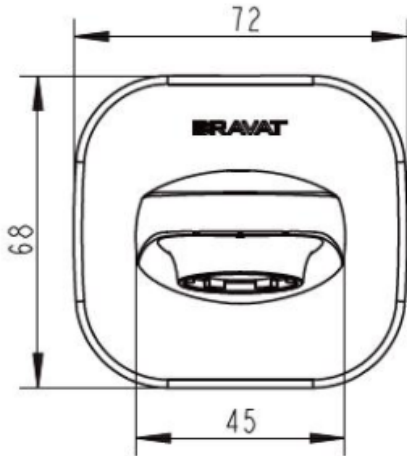

# BRAVAT

BY DIETSCHKE  1873

SO-5000MB

Bath Spout \*G1/2 Female Thread

**FINISH:** Matte Black

**CONSTRUCTION:** Super Brass

**CONNECTION:** 1/2Ø Female Thread

**WORKING PRESSURES:** 150 - 500 Kpa