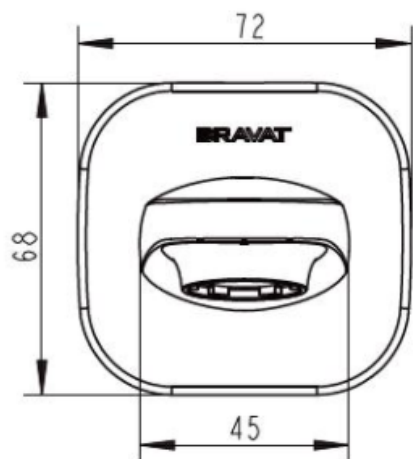

BRAVAT

BY DIETSCHKE  1873

SO-5000BN

Bath Spout *G1/2 Female Thread

FINISH: Brushed Nickel

CONSTRUCTION: Super Brass

CONNECTION: 1/2Ø Female Thread

WORKING PRESSURES: 150 - 500 Kpa