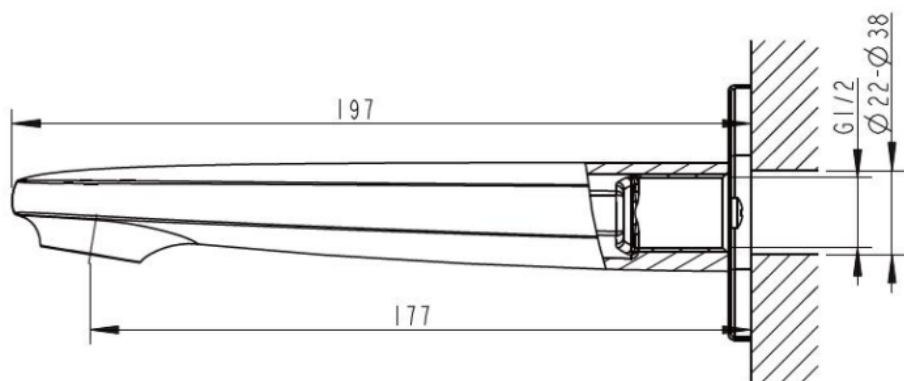

BRAVAT

BY DIETSCHKE  1873

SO-5000BN

Bath Spout *G1/2 Female Thread

FINISH: Brushed Nickel

CONSTRUCTION: Super Brass

CONNECTION: 1/2Ø Female Thread

WORKING PRESSURES: 150 - 500 Kpa