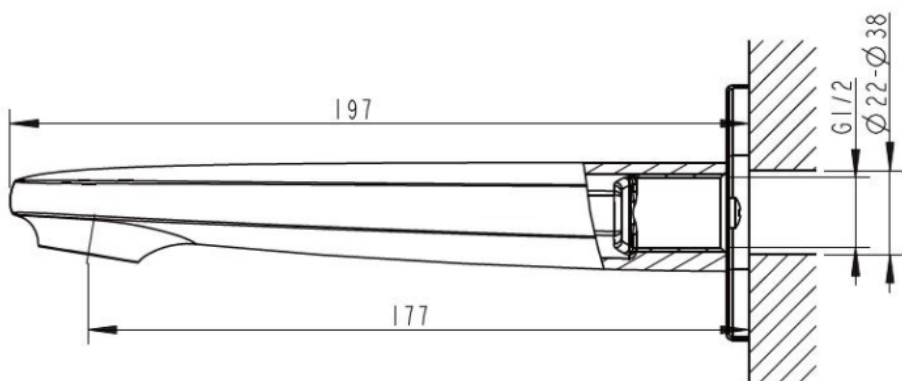

BRAVAT

BY DIETSCHKE  1873

SO-5000 Bath Spout *G1/2 Female Thread

FINISH: Chrome

CONSTRUCTION: Super Brass

CONNECTION: 1/2Ø BSP Female

WORKING PRESSURES: 150 - 500 Kpa

OPERATING TEMPERATURE: 5°C - 70°C