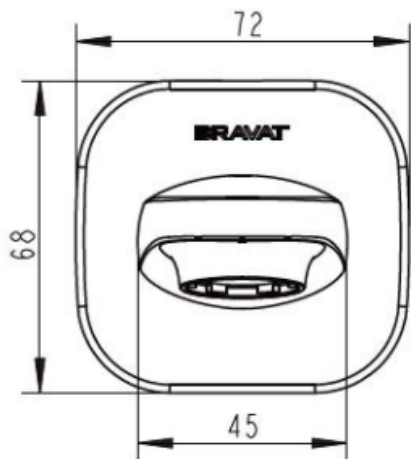

BRAVAT

BY DIETSCHKE  1873

SO-5000 Bath Spout *G1/2 Female Thread

FINISH: Chrome

CONSTRUCTION: Super Brass

CONNECTION: 1/2Ø BSP Female

WORKING PRESSURES: 150 - 500 Kpa

OPERATING TEMPERATURE: 5°C - 70°C