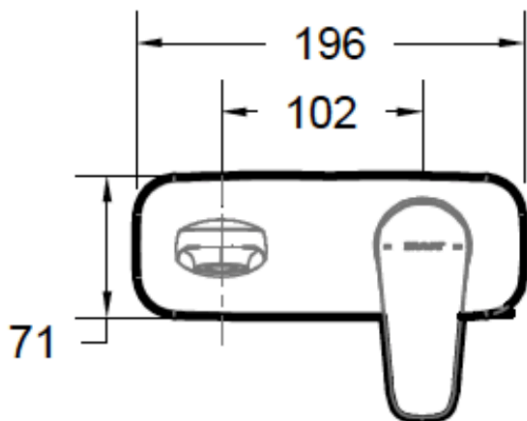

BRAVAT

BY DIETSCHÉ  1873

SO-4000MB Wall Basin Mixer

FINISH: Matte Black

CONSTRUCTION: Super Brass

CARTRIDGE: 35mm Ceramic

CONNECTION: 1/2Ø BSP Female

WORKING PRESSURES: 150 - 500 Kpa