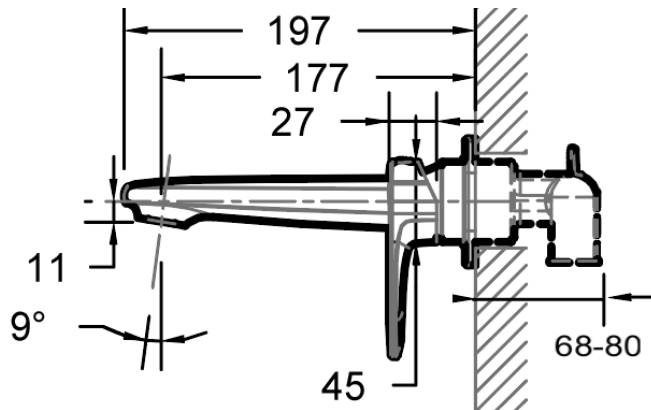

BRAVAT

BY DIETSCHÉ  1873

SO-4000MB Wall Basin Mixer

FINISH: Matte Black

CONSTRUCTION: Super Brass

CARTRIDGE: 35mm Ceramic

CONNECTION: 1/2Ø BSP Female

WORKING PRESSURES: 150 - 500 Kpa

OPERATING TEMPERATURE: 5°C - 70°C

WELS RATING: 5 Star - 6.0L/m

Warranty: 15 Years Warranty & Lifetime on cartridge* (Terms & Conditions Apply)

Bravat Care: For all domestic tap ware products include a 5 Year Parts and Labour warranty & Lifetime on Cartridge replacement* (Terms & Conditions Apply)