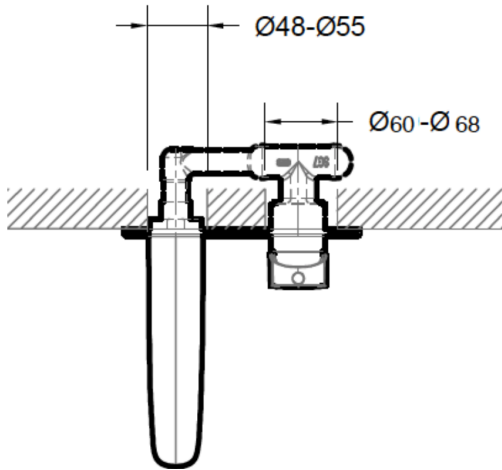

BRAVAT

BY DIETSCHÉ  1873

SO-4000MB Wall Basin Mixer

FINISH: Matte Black

CONSTRUCTION: Super Brass

CARTRIDGE: 35mm Ceramic

CONNECTION: 1/2Ø BSP Female

WORKING PRESSURES: 150 - 500 Kpa

OPERATING TEMPERATURE: 5°C - 70°C

WELS RATING: 5 Star - 6.0L/m

Warranty: 15 Years Warranty & Lifetime on cartridge* (Terms & Conditions Apply)

Bravat Care: For all domestic tap ware products include a 5 Year Parts and Labour warranty & Lifetime on Cartridge replacement* (Terms & Conditions Apply)