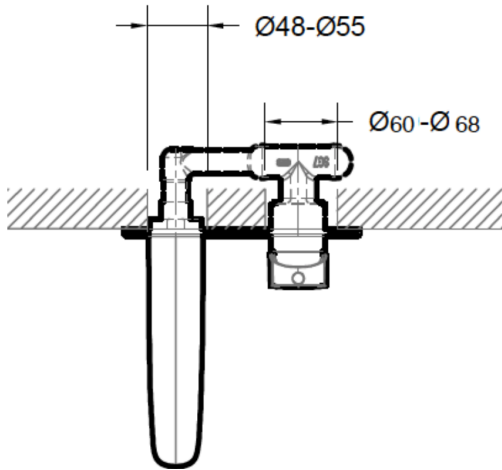

BRAVAT

BY DIETSCHÉ  1873

SO-4000BN Wall Basin Mixer

FINISH: Brushed Nickel

CONSTRUCTION: Super Brass

CARTRIDGE: 35mm Ceramic

CONNECTION: 1/2Ø BSP Female

WORKING PRESSURES: 150 - 500 Kpa

OPERATING TEMPERATURE: 5°C - 70°C

WELS RATING: 5 Star - 6.0L/m

Warranty: 15 Years Warranty & Lifetime on cartridge* (Terms & Conditions Apply)

Bravat Care: For all domestic tap ware products include a 5 Year Parts and Labour warranty & Lifetime on Cartridge replacement* (Terms & Conditions Apply)