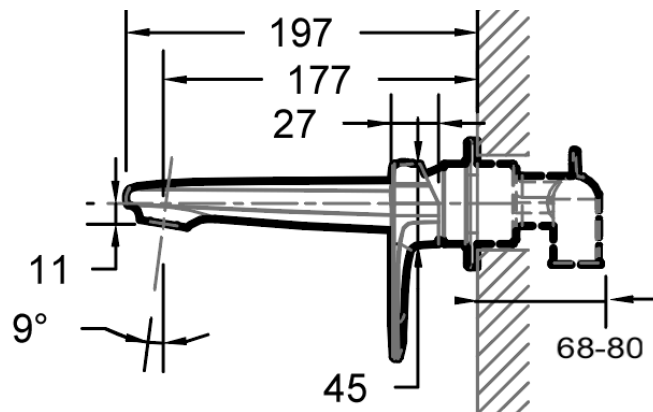

BRAVAT

BY DIETSCHÉ  1873

SO-4000BN Wall Basin Mixer

FINISH: Brushed Nickel

CONSTRUCTION: Super Brass

CARTRIDGE: 35mm Ceramic

CONNECTION: 1/2Ø BSP Female

WORKING PRESSURES: 150 - 500 Kpa

OPERATING TEMPERATURE: 5°C - 70°C

WELS RATING: 5 Star - 6.0L/m

Warranty: 15 Years Warranty & Lifetime on cartridge* (Terms & Conditions Apply)

Bravat Care: For all domestic tap ware products include a 5 Year Parts and Labour warranty & Lifetime on Cartridge replacement* (Terms & Conditions Apply)