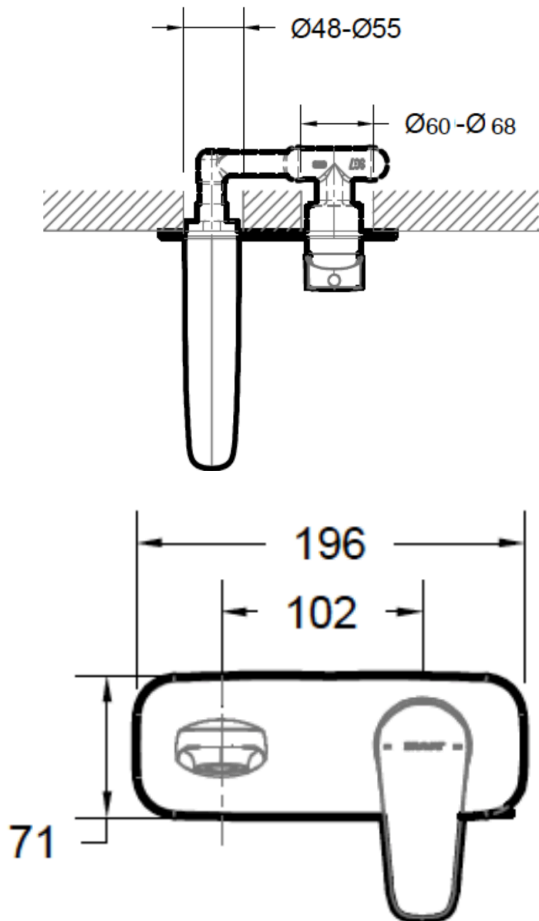

## SO-4000 Wall Basin Mixer

**FINISH:** Chrome

**CONSTRUCTION:** Super Brass

**CARTRIDGE:** 35mm Ceramic

**CONNECTION:** 1/2Ø BSP Female

**WORKING PRESSURES:** 150 - 500 Kpa

**OPERATING TEMPERATURE:** 5°C - 70°C