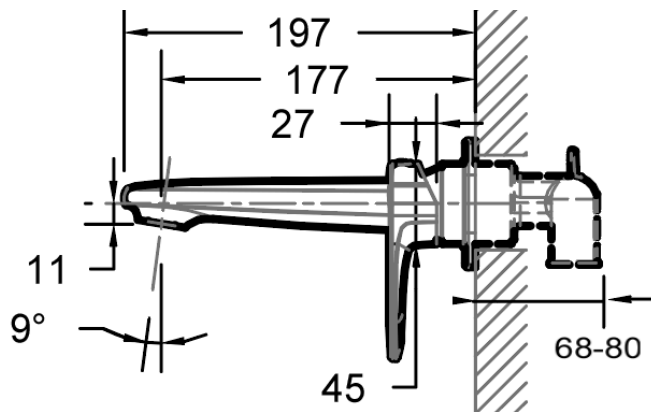

## SO-4000 Wall Basin Mixer

**FINISH:** Chrome

**CONSTRUCTION:** Super Brass

**CARTRIDGE:** 35mm Ceramic

**CONNECTION:** 1/2Ø BSP Female

**WORKING PRESSURES:** 150 - 500 Kpa

**OPERATING TEMPERATURE:** 5°C - 70°C

**WELS RATING:** 5 Star - 6.0L/m

**Warranty:** 15 Years Warranty & Lifetime on cartridge\* (Terms & Conditions Apply)

**Bravat Care:** For all domestic tap ware products include a 5 Year Parts and Labour warranty & Lifetime on Cartridge replacement\* (Terms & Conditions Apply)