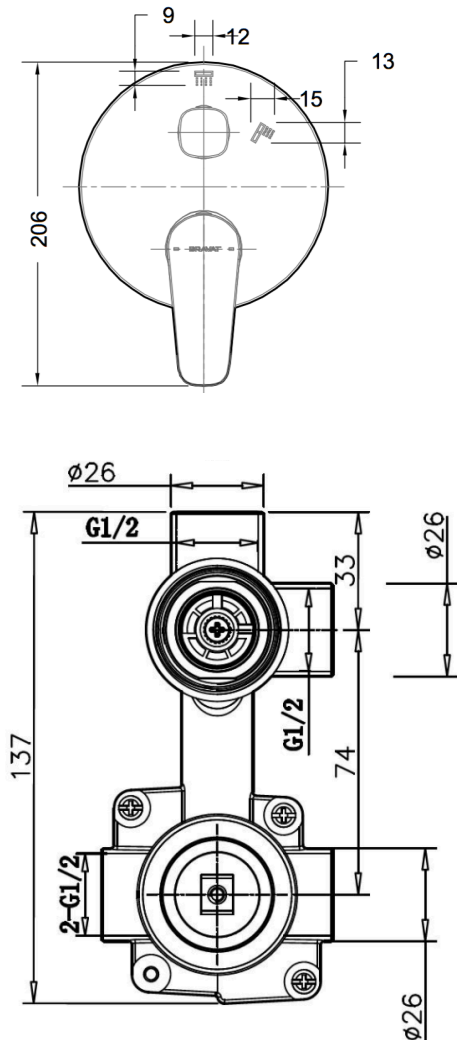

BRAVAT

BY DIETSCH  1873

SO-3000BN Shower Mixer with Diverter

FINISH: Brushed Nickel

CONSTRUCTION: Super Brass

CARTRIDGE: 35mm Ceramic

CONNECTION:

WORKING PRESSURES: 150 - 500 Kpa