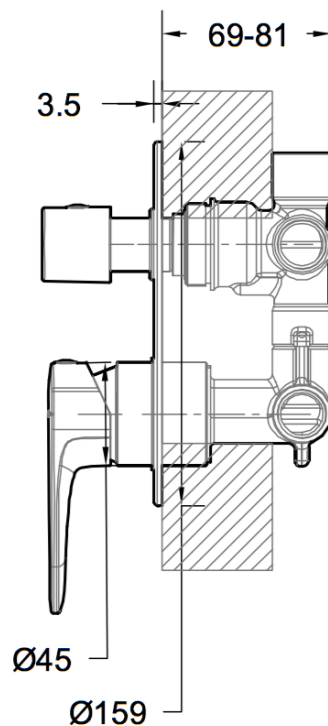

BRAVAT

BY DIETSCH  1873

SO-3000BN Shower Mixer with Diverter

FINISH: Brushed Nickel

CONSTRUCTION: Super Brass

CARTRIDGE: 35mm Ceramic

CONNECTION:

WORKING PRESSURES: 150 - 500 Kpa