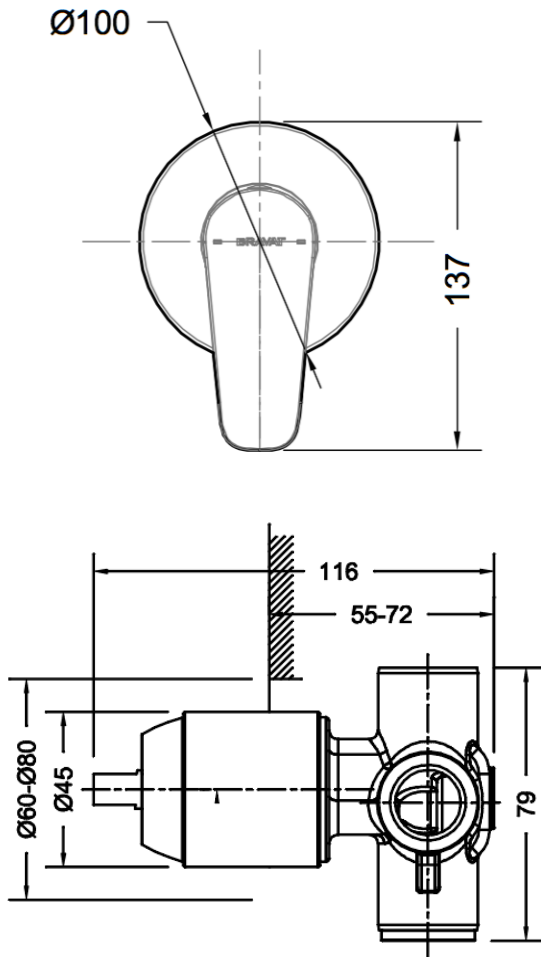

BRAVAT

BY DIETSCHÉ  1873

SO-2000BN Shower Mixer

FINISH: Brushed Nickel

CONSTRUCTION: Super Brass

CARTRIDGE: 35mm Ceramic

CONNECTION: 1/2" BSP Female

WORKING PRESSURES: 150 - 500 Kpa