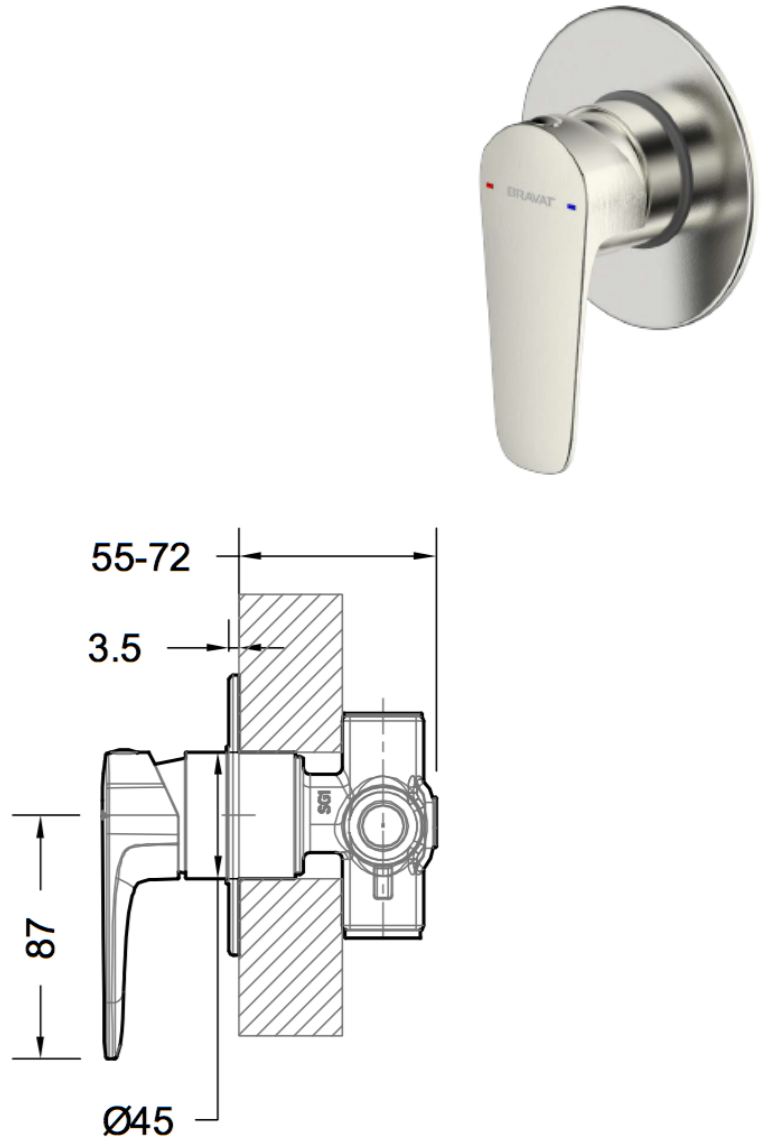

BRAVAT

BY DIETSCHÉ  1873

SO-2000BN Shower Mixer

FINISH: Brushed Nickel

CONSTRUCTION: Super Brass

CARTRIDGE: 35mm Ceramic

CONNECTION: 1/2" BSP Female

WORKING PRESSURES: 150 - 500 Kpa