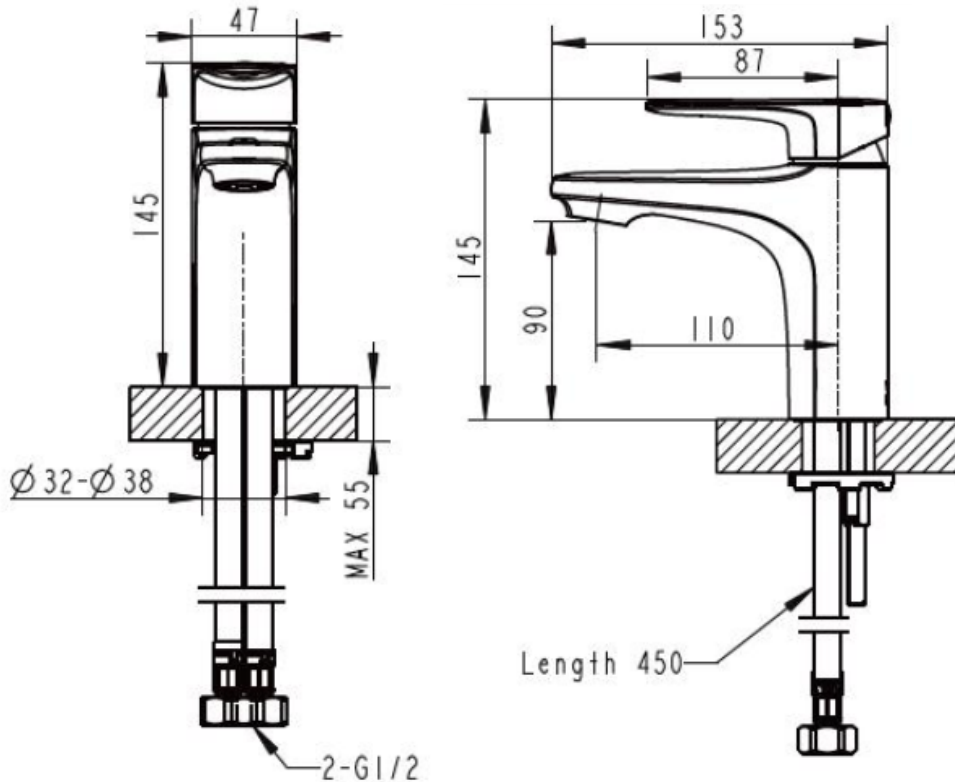

## SO-1000MB Basin Mixer

**FINISH:** Matte Black

**CONSTRUCTION:** Super Brass

**CARTRIDGE:** 35mm Ceramic

**CONNECTION:** 1/2" BSP Female

**WORKING PRESSURES:** 150 - 500 Kpa

**OPERATING TEMPERATURE:** 5°C - 70°C

**WELS RATING:** 4 Star - 6.5L/m

**Warranty:** 15 Years Warranty & Lifetime on cartridge\* (Terms & Conditions Apply)

Life Time  
Warranty\*

200H  
NSS PASS

Super Brass

3MM Thickness  
Brass

**Bravat Care:** For all domestic tap ware products include a 5 Year Parts and Labour warranty & Lifetime on Cartridge replacement\* (Terms & Conditions Apply)