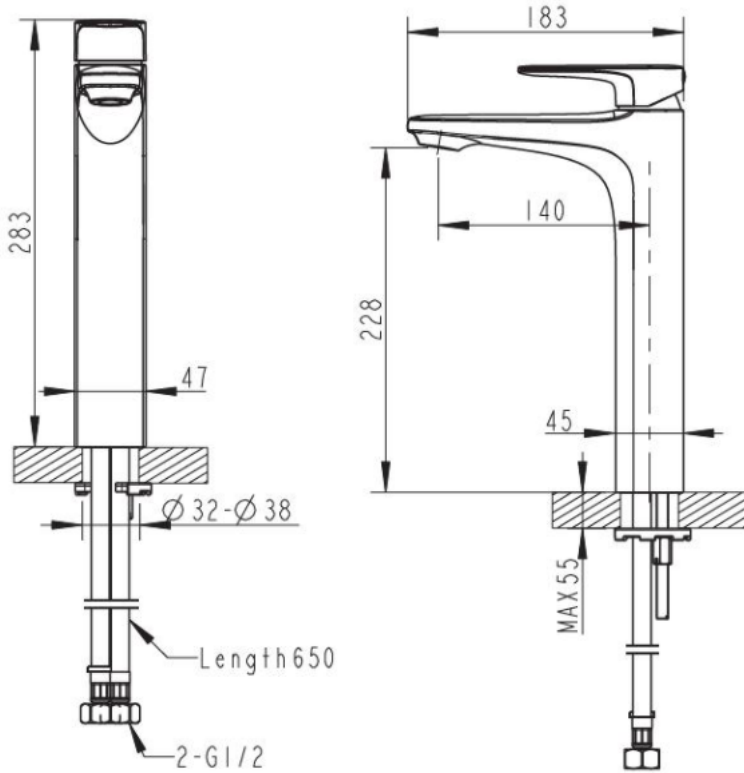

BRAVAT

BY DIETSCHKE  1873

SO-1000HMB High Basin Mixer

FINISH: Matte Black

CONSTRUCTION: Super Brass

CARTRIDGE: 35mm Ceramic

CONNECTION: 1/2Ø BSP Female

WORKING PRESSURES: 150 - 500 Kpa

OPERATING TEMPERATURE: 5°C - 70°C

WELS RATING: 4 Star - 6.5L/m

Warranty: 15 Years Warranty & Lifetime on cartridge* (Terms & Conditions Apply)

Bravat Care: For all domestic tap ware products include a 5 Year Parts and Labour warranty & Lifetime on Cartridge replacement* (Terms & Conditions Apply)