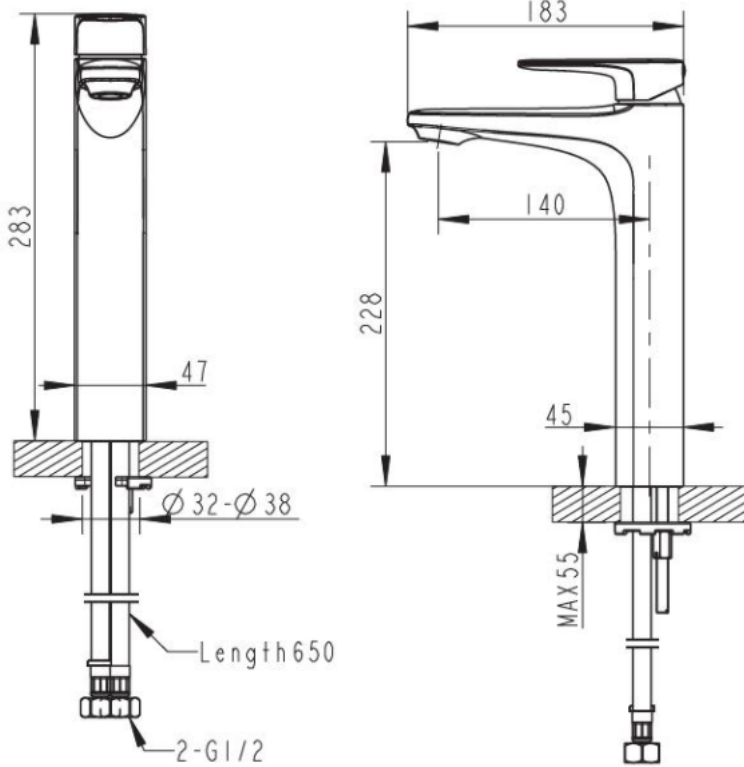

BRAVAT

BY DIETSCHKE  1873

SO-1000HBN High Basin Mixer

FINISH: Brushed Nickel

CONSTRUCTION: Super Brass

CARTRIDGE: 35mm Ceramic

CONNECTION: 1/2" BSP Female

WORKING PRESSURES: 150 - 500 Kpa

OPERATING TEMPERATURE: 5°C - 70°C

WELS RATING: 4 Star - 6.5L/m

Warranty: 15 Years Warranty & Lifetime on cartridge* (Terms & Conditions Apply)

Bravat Care: For all domestic tap ware products include a 5 Year Parts and Labour warranty & Lifetime on Cartridge replacement* (Terms & Conditions Apply)