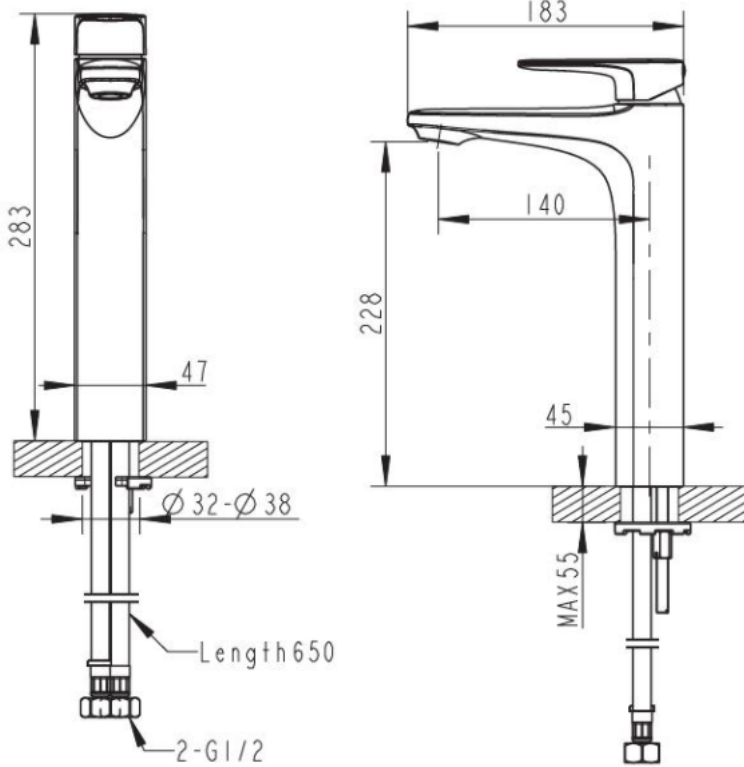

BRAVAT

BY DIETSCHKE  1873

SO-1000H High Basin Mixer

FINISH: Chrome

CONSTRUCTION: Super Brass

CARTRIDGE: 35mm Ceramic

CONNECTION: 1/2" BSP Female

WORKING PRESSURES: 150 - 500 Kpa

OPERATING TEMPERATURE: 5°C - 70°C

WELS RATING: 4 Star - 6.5L/m

Warranty: 15 Years Warranty & Lifetime on cartridge* (Terms & Conditions Apply)

Bravat Care: For all domestic tap ware products include a 5 Year Parts and Labour warranty & Lifetime on Cartridge replacement* (Terms & Conditions Apply)