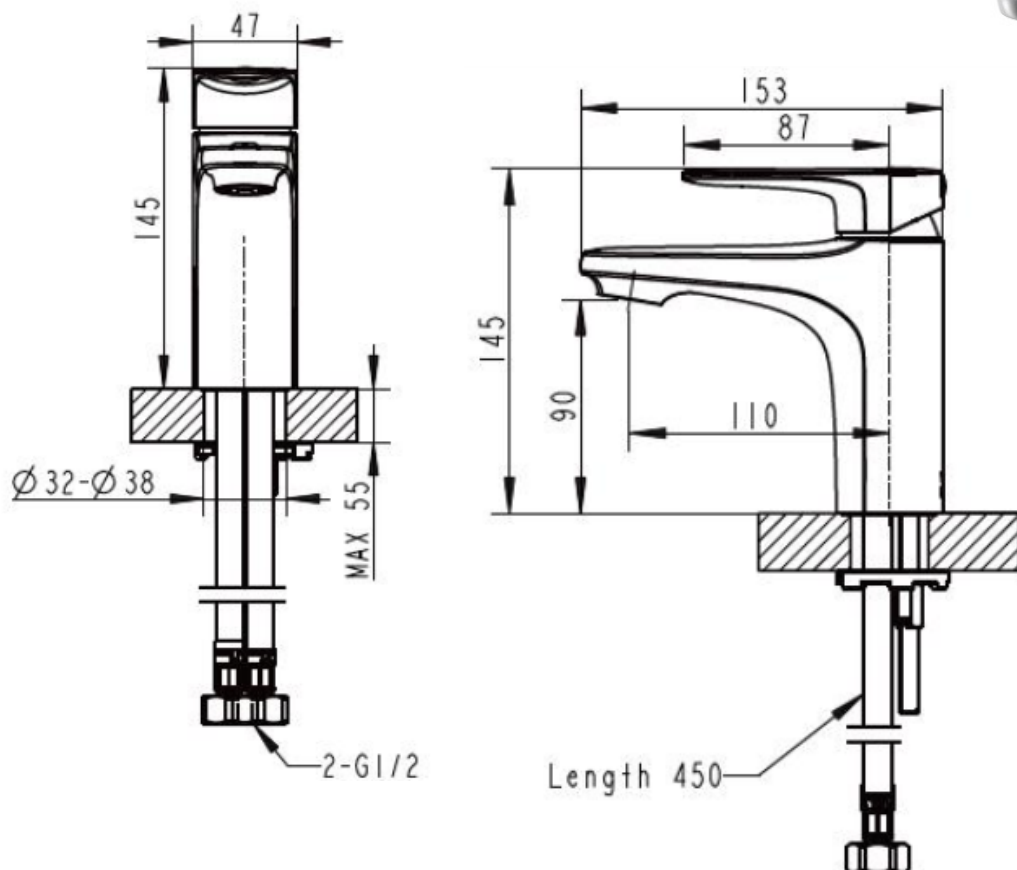

BRAVAT

BY DIETSCHER  1873

SO-1000 Basin Mixer

FINISH: Chrome

CONSTRUCTION: Super Brass

CARTRIDGE: 35mm Ceramic

CONNECTION: 1/2" BSP Female

WORKING PRESSURES: 150 - 500 Kpa

OPERATING TEMPERATURE: 5°C - 70°C

WELS RATING: 4 Star - 6.5L/m

Warranty: 15 Years Warranty & Lifetime on cartridge* (Terms & Conditions Apply)

Bravat Care: For all domestic tap ware products include a 5 Year Parts and Labour warranty & Lifetime on Cartridge replacement* (Terms & Conditions Apply)