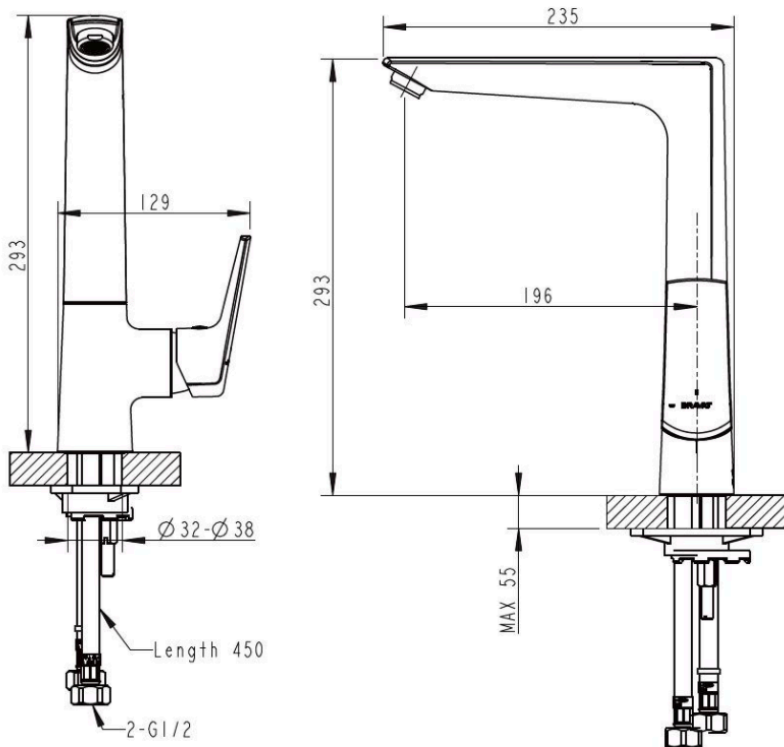

## PH-6000 Kitchen Mixer

**FINISH:** Chrome

**CONSTRUCTION:** Super Brass

**CARTRIDGE:** 35mm Ceramic

**CONNECTION:** 1/2" BSP Female

**WORKING PRESSURES:** 150 - 500 Kpa

**OPERATING TEMPERATURE:** 5°C - 70°C