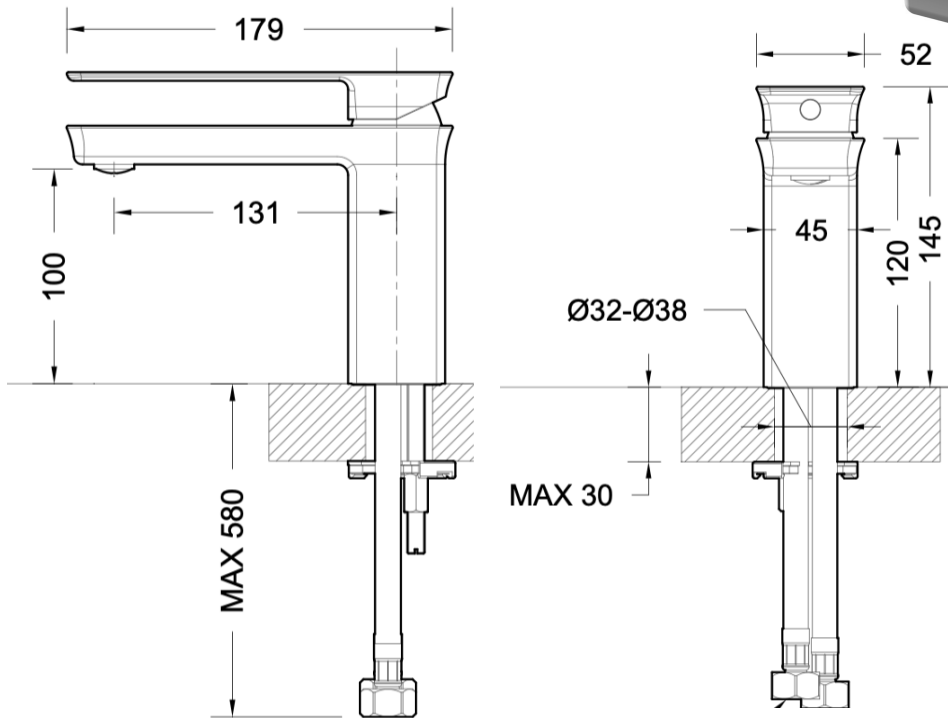

BRAVAT

BY DIETSCHÉ  1873

PH-1000 Basin Mixer

FINISH: Chrome

CONSTRUCTION: Super Brass

CARTRIDGE: 35mm Ceramic

CONNECTION: 1/2" BSP Female

WORKING PRESSURES: 150 - 500 Kpa

OPERATING TEMPERATURE: 5°C - 70°C

WELS RATING: 5 Star - 5.5L/Min

Warranty: 15 Years Warranty & Lifetime on cartridge* (Terms & Conditions Apply)

Bravat Care: For all domestic tap ware products include a 5 Year Parts and Labour warranty & Lifetime on Cartridge replacement* (Terms & Conditions Apply)