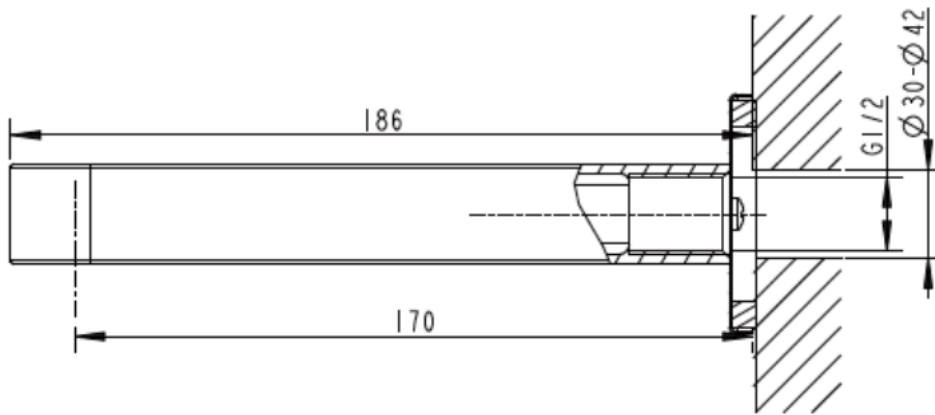

BRAVAT

BY DIETSCHÉ  1873

GI-5000 Bath Spout *G1/2 Female Thread

FINISH: Chrome

CONSTRUCTION: Super Brass

CONNECTION: 1/2" Female Thread

WORKING PRESSURES: 150 - 500 Kpa

OPERATING TEMPERATURE: 5°C - 70°C

Warranty: 15 Years Warranty & Lifetime on cartridge* (Terms & Conditions Apply)

Super Brass

3MM Thickness
Brass

200H
NSS PASS

Bravat Care: For all domestic tap ware products include a 5 Year Parts and Labour warranty & Lifetime on Cartridge replacement* (Terms & Conditions Apply)