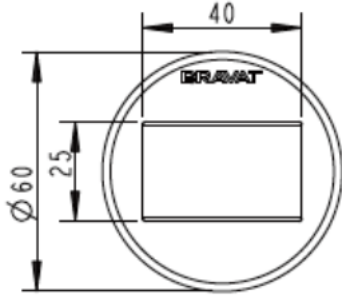

BRAVAT

BY DIETSCHÉ  1873

GI-5000 Bath Spout *G1/2 Female Thread

FINISH: Chrome

CONSTRUCTION: Super Brass

CONNECTION: 1/2" Female Thread

WORKING PRESSURES: 150 - 500 Kpa

OPERATING TEMPERATURE: 5°C - 70°C