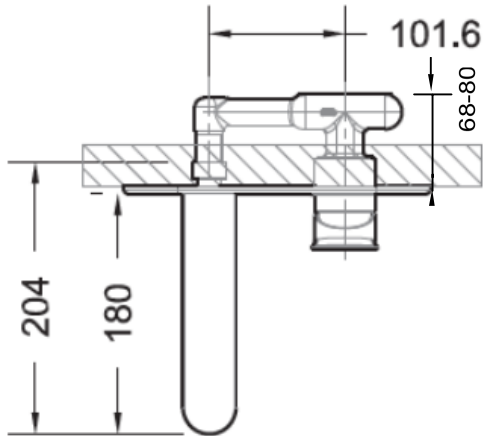

## GI-4000 Bath Mixer

**FINISH:** Chrome

**CONSTRUCTION:** Super Brass

**CARTRIDGE:** 35mm Ceramic

**CONNECTION:** 1/2" BSP Female

**WORKING PRESSURES:** 150 - 500 Kpa

**OPERATING TEMPERATURE:** 5°C - 70°C

**Warranty:** 15 Years Warranty & Lifetime on cartridge\* (Terms & Conditions Apply)