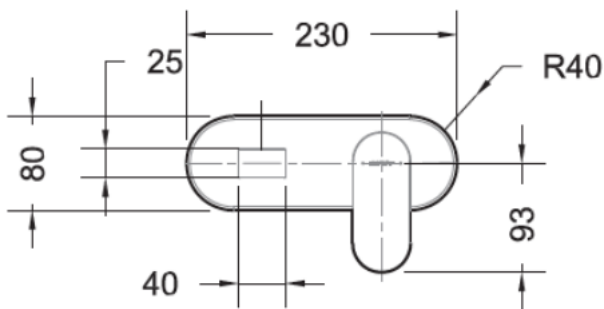

## GI-4000 Bath Mixer

**FINISH:** Chrome

**CONSTRUCTION:** Super Brass

**CARTRIDGE:** 35mm Ceramic

**CONNECTION:** 1/2" BSP Female

**WORKING PRESSURES:** 150 - 500 Kpa

**OPERATING TEMPERATURE:** 5°C - 70°C

**Warranty:** 15 Years Warranty & Lifetime on cartridge\* (Terms & Conditions Apply)