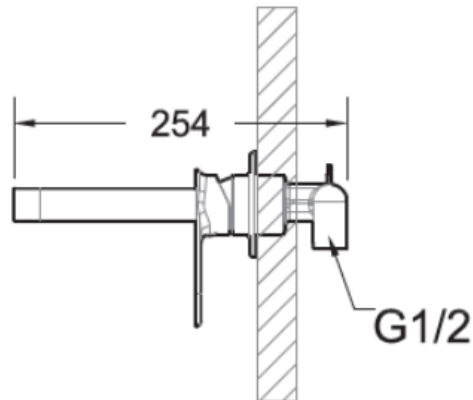

## GI-4000 Bath Mixer

**FINISH:** Chrome

**CONSTRUCTION:** Super Brass

**CARTRIDGE:** 35mm Ceramic

**CONNECTION:** 1/2" BSP Female

**WORKING PRESSURES:** 150 - 500 Kpa

**OPERATING TEMPERATURE:** 5°C - 70°C

**Warranty:** 15 Years Warranty & Lifetime on cartridge\* (Terms & Conditions Apply)