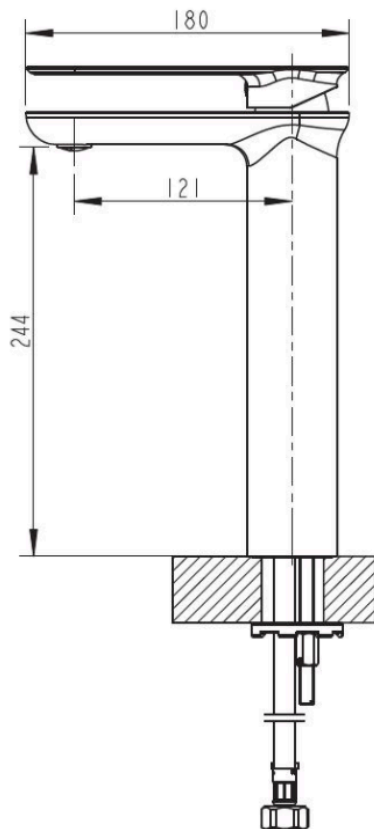

BRAVAT

BY DIETSCHÉ  1873

GI-1000H High Basin Mixer

FINISH: Chrome

CONSTRUCTION: Super Brass

CARTRIDGE: 35mm Ceramic

CONNECTION: 1/2" BSP Female

WORKING PRESSURES: 150 - 500 Kpa