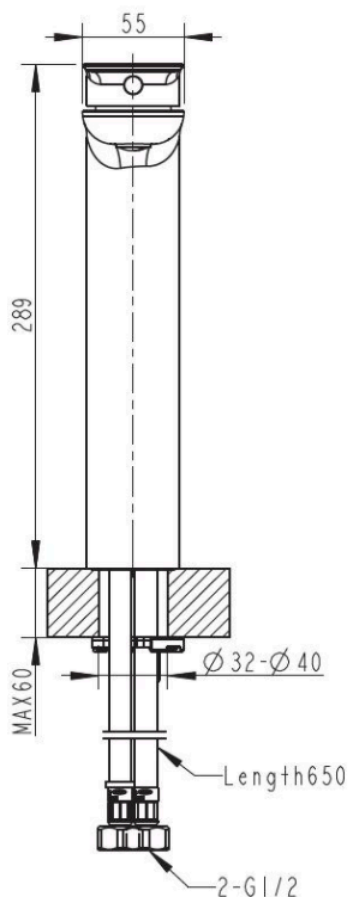

BRAVAT

BY DIETSCHÉ  1873

GI-1000H High Basin Mixer

FINISH: Chrome

CONSTRUCTION: Super Brass

CARTRIDGE: 35mm Ceramic

CONNECTION: 1/2" BSP Female

WORKING PRESSURES: 150 - 500 Kpa