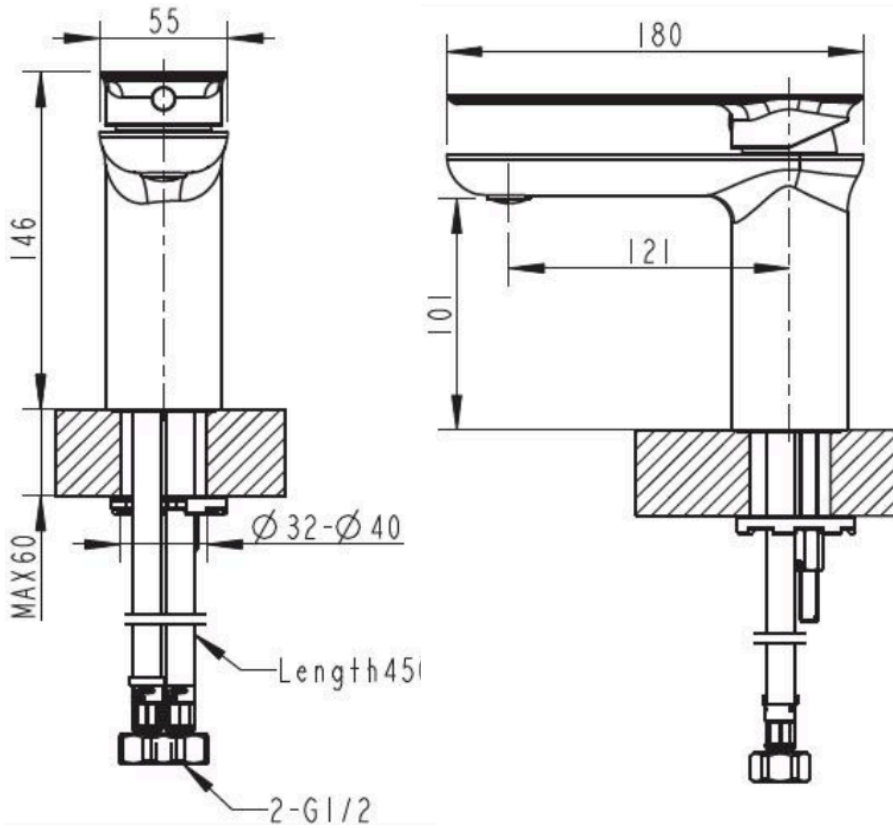

BRAVAT

BY DIETSCHKE  1873

GI-1000 Basin Mixer

FINISH: Chrome

CONSTRUCTION: Super Brass

CARTRIDGE: 35mm Ceramic

CONNECTION: 1/2" BSP Female

WORKING PRESSURES: 150 - 500 Kpa

OPERATING TEMPERATURE: 5°C - 70°C

WELS RATING: 5 Star - 5.5L/Min

Warranty: 15 Years Warranty & Lifetime on cartridge* (Terms & Conditions Apply)

Life Time
Warranty*

200H
NSS PASS

Super Brass

3MM Thickness
Brass