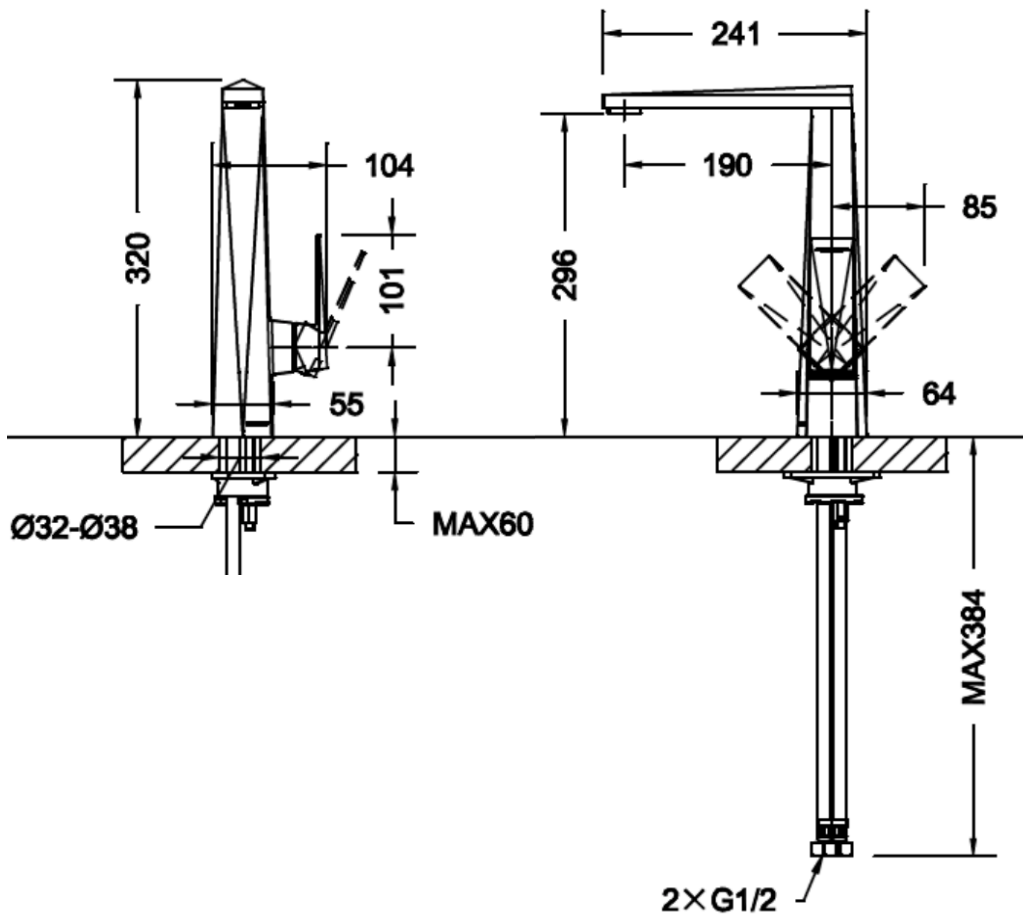

BRAVAT

BY DIETSCHKE  1873

DI-6000 Kitchen Mixer

FINISH: Chrome

CONSTRUCTION: Super Brass

CARTRIDGE: 35mm Ceramic

CONNECTION: 1/2" BSP Female

WORKING PRESSURES: 150 - 500 Kpa

OPERATING TEMPERATURE: 5°C - 70°C

WELS RATING: 4 Star - 7.0L/Min

Warranty: 15 Years Warranty & Lifetime on cartridge* (Terms & Conditions Apply)