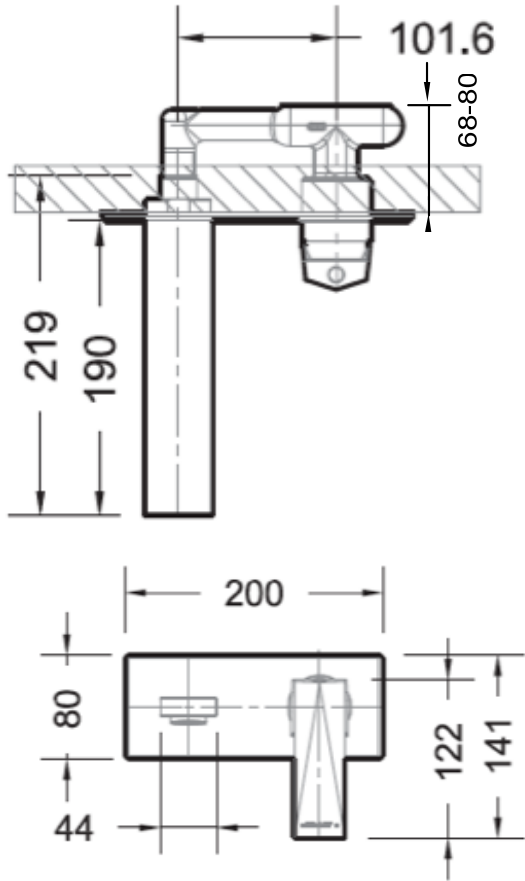

BRAVAT

BY DIETSCHKE  1873

DI-4000 Wall Basin Mixer

FINISH: Chrome

CONSTRUCTION: Super Brass

CARTRIDGE: 35mm Ceramic

CONNECTION: 1/2Ø BSP Female

WORKING PRESSURES: 150 - 500 Kpa

OPERATING TEMPERATURE: 5°C - 70°C

WELS RATING: 5 Star - 5.5L/Min

Warranty: 15 Years Warranty & Lifetime on cartridge* (Terms & Conditions Apply)

Bravat Care: For all domestic tap ware products include a 5 Year Parts and Labour warranty & Lifetime on Cartridge replacement* (Terms & Conditions Apply)