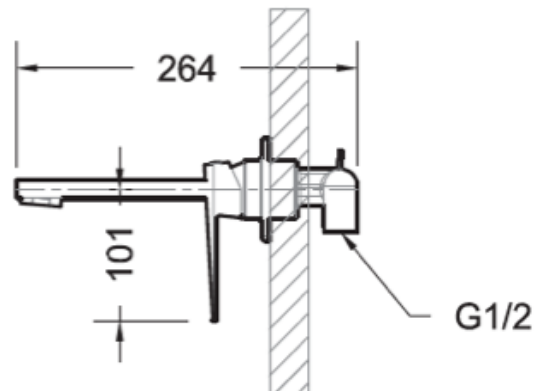

BRAVAT

BY DIETSCHKE  1873

DI-4000 Wall Basin Mixer

FINISH: Chrome

CONSTRUCTION: Super Brass

CARTRIDGE: 35mm Ceramic

CONNECTION: 1/2Ø BSP Female

WORKING PRESSURES: 150 - 500 Kpa