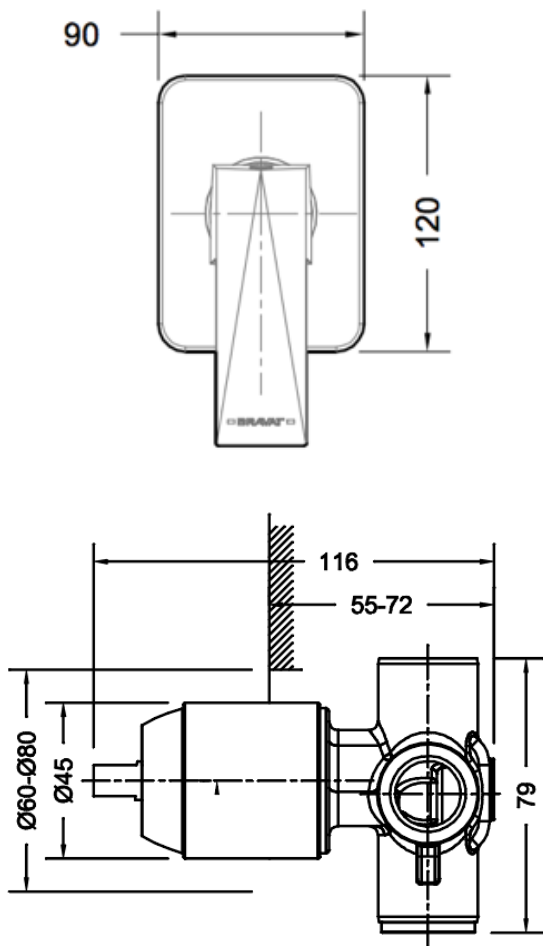

## DI-2000 Shower Mixer

**FINISH:** Chrome

**CONSTRUCTION:** Super Brass

**CARTRIDGE:** 35mm Ceramic

**CONNECTION:** 1/2" BSP Female

**WORKING PRESSURES:** 150 - 500 Kpa

**OPERATING TEMPERATURE:** 5°C - 70°C