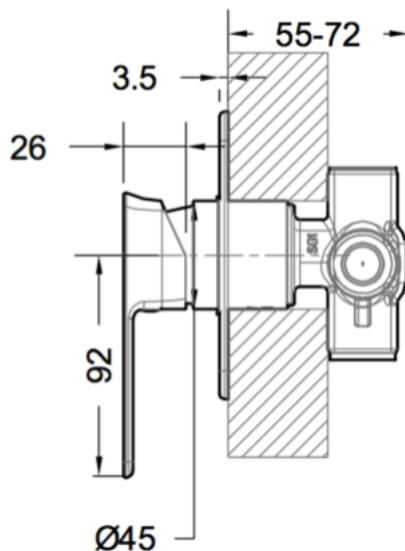

## DI-2000 Shower Mixer

**FINISH:** Chrome

**CONSTRUCTION:** Super Brass

**CARTRIDGE:** 35mm Ceramic

**CONNECTION:** 1/2" BSP Female

**WORKING PRESSURES:** 150 - 500 Kpa

**OPERATING TEMPERATURE:** 5°C - 70°C