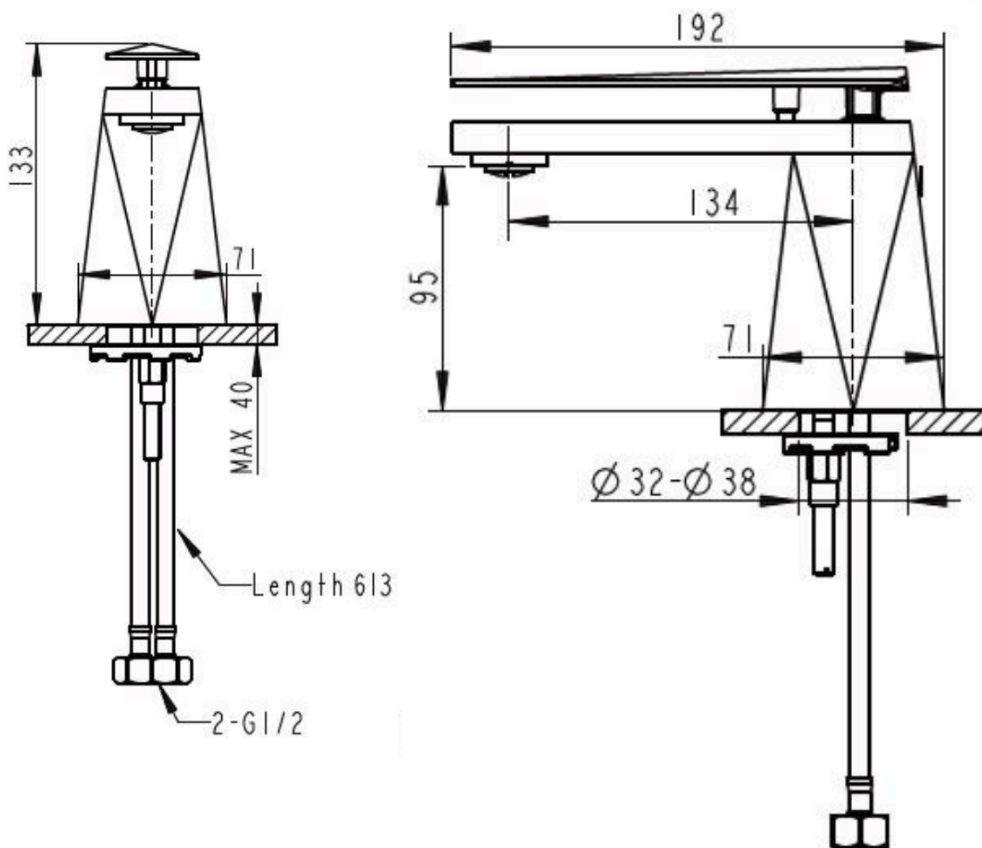

BRAVAT

BY DIETSCHÉ  1873

DI-1000L Basin Mixer

FINISH: Chrome

CONSTRUCTION: Super Brass

CARTRIDGE: 35mm Ceramic

CONNECTION: 1/2" BSP Female

WORKING PRESSURES: 150 - 500 Kpa

OPERATING TEMPERATURE: 5°C - 70°C

WELS RATING: 5 Star - 5.5L/Min

Warranty: 15 Years Warranty & Lifetime on cartridge* (Terms & Conditions Apply)