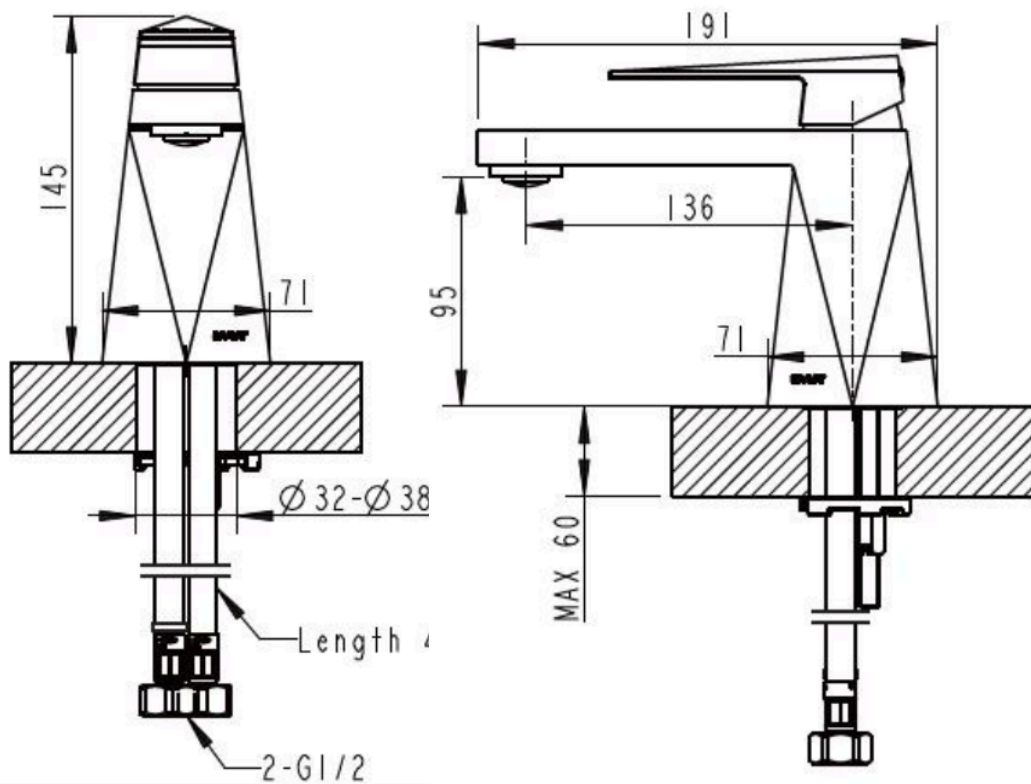

BRAVAT

BY DIETSCHÉ  1873

DI-1000 Basin Mixer

FINISH: Chrome

CONSTRUCTION: Super Brass

CARTRIDGE: 35mm Ceramic

CONNECTION: 1/2" BSP Female

WORKING PRESSURES: 150 - 500 Kpa