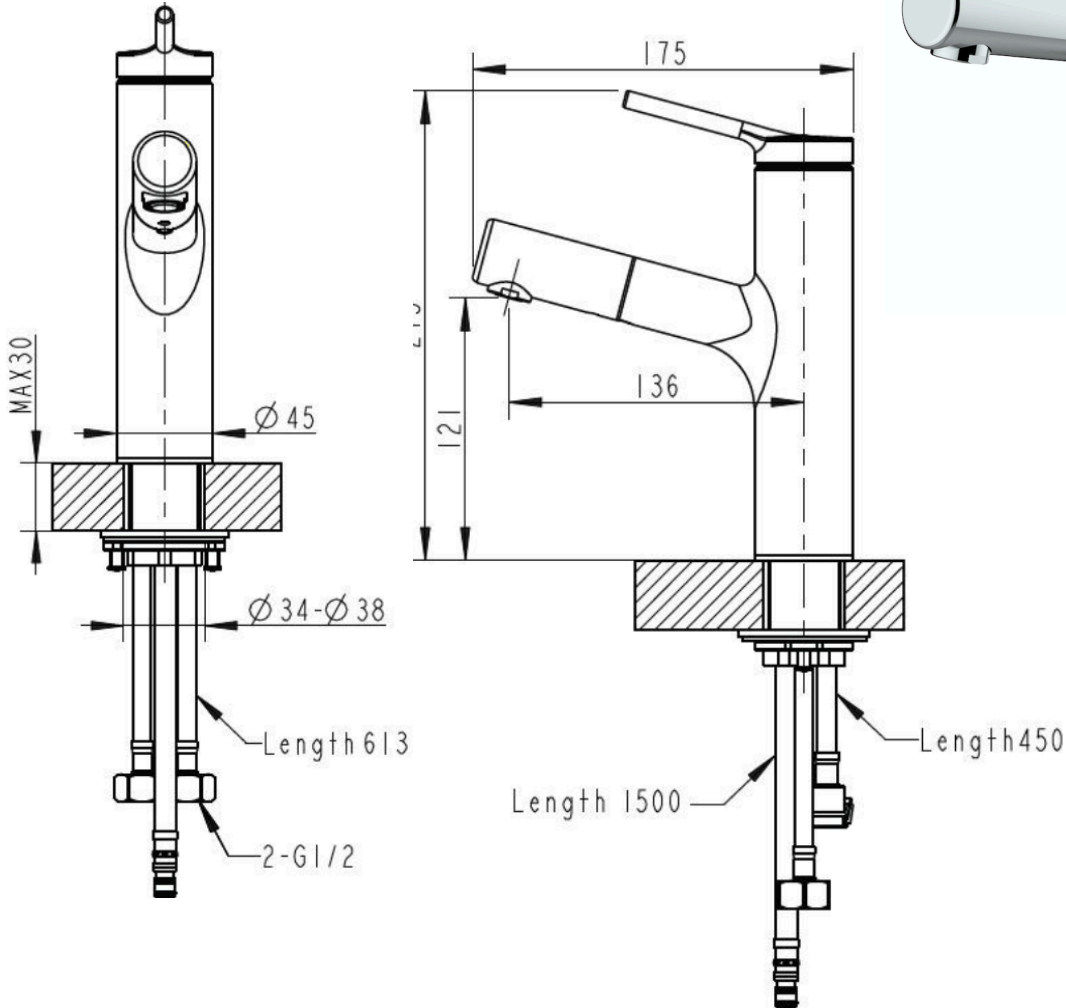

BRAVAT

BY DIETSCHÉ  1873

AF-1000P Basin Mixer - Pull Out

FINISH: Chrome

CONSTRUCTION: Super Brass

CARTRIDGE: 35mm Ceramic

CONNECTION: 1/2" BSP Female

WORKING PRESSURES: 150 - 500 Kpa

OPERATING TEMPERATURE: 5°C - 70°C

WELS RATING: 5 Star - 5.0L/Min

Warranty: 15 Years Warranty & Lifetime on cartridge* (Terms & Conditions Apply)