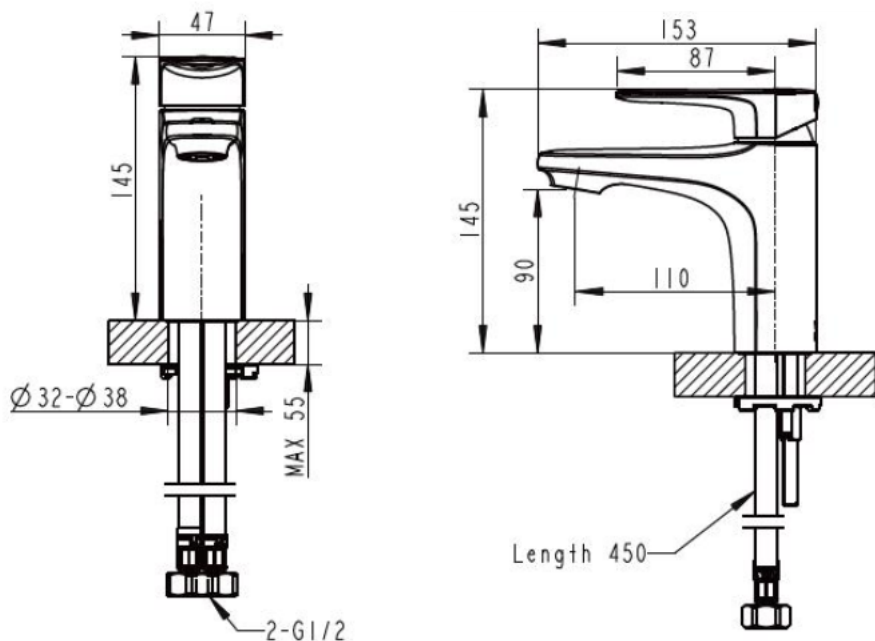

BRAVAT

BY DIETSCHÉ  1873

SO-1000BN Basin Mixer

FINISH: Brushed Nickel

CONSTRUCTION: Super Brass

CARTRIDGE: 35mm Ceramic

CONNECTION: 1/2" BSP Female

WORKING PRESSURES: 150 - 500 Kpa

OPERATING TEMPERATURE: 5°C - 70°C

WELS RATING: 4 Star - 6.5L/m

Warranty: 15 Years Warranty & Lifetime on cartridge* (Terms & Conditions Apply)

Bravat Care: For all domestic tap ware products include a 5 Year Parts and Labour warranty & Lifetime on Cartridge replacement* (Terms & Conditions Apply)